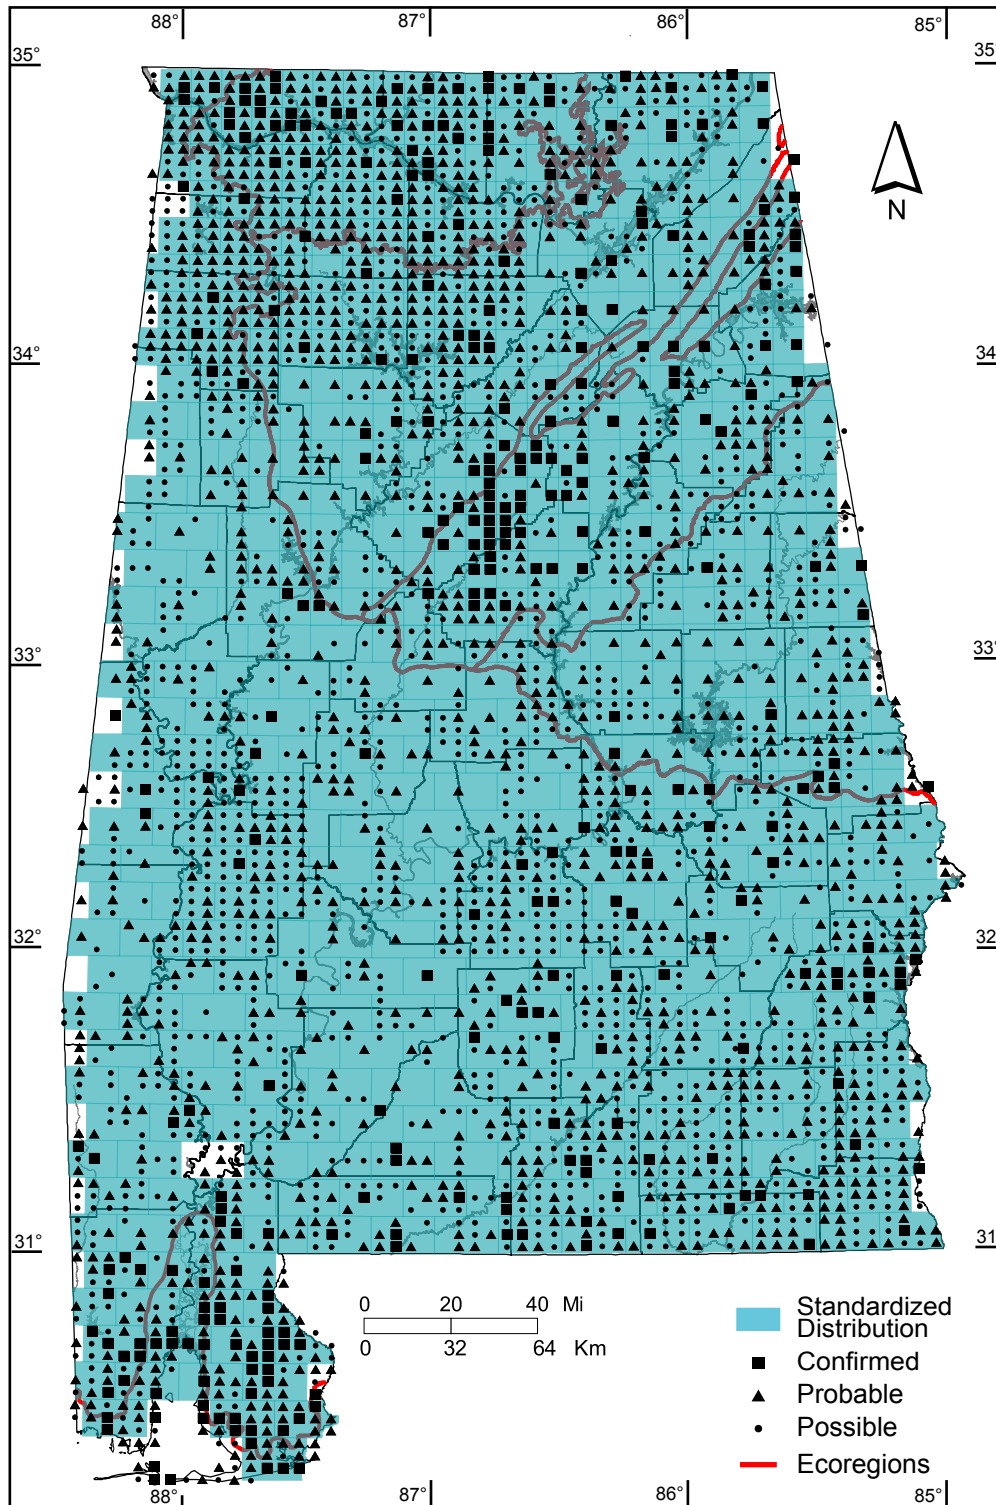

Mourning Dove (*Zenaida macroura*)

Number of Priority Blocks with Breeding Evidence

Total: 584 of 585 (99%)

Confirmed: 136 (23%)

Probable: 373 (64%)

Possible: 75 (13%)

Number of Priority Blocks in Ecoregions with Breeding Evidence

Interior Plateau: 52 of 52 (100%)

Southwestern Appalachians: 124 of 124 (100%)

Ridge and Valley: 72 of 72 (100%)

Piedmont: 76 of 76 (100%)

Southeastern Plains: 253 of 254 (99%)

Southern Coastal Plain: 7 of 7 (100%)

Number of Blocks with Breeding Evidence

Total: 3071 of 5087 (60%)

Confirmed: 326 of 5087 (6%)

Safe Dates: March 1 - August 31

©Alabama Breeding Bird Atlas
All Rights Reserved