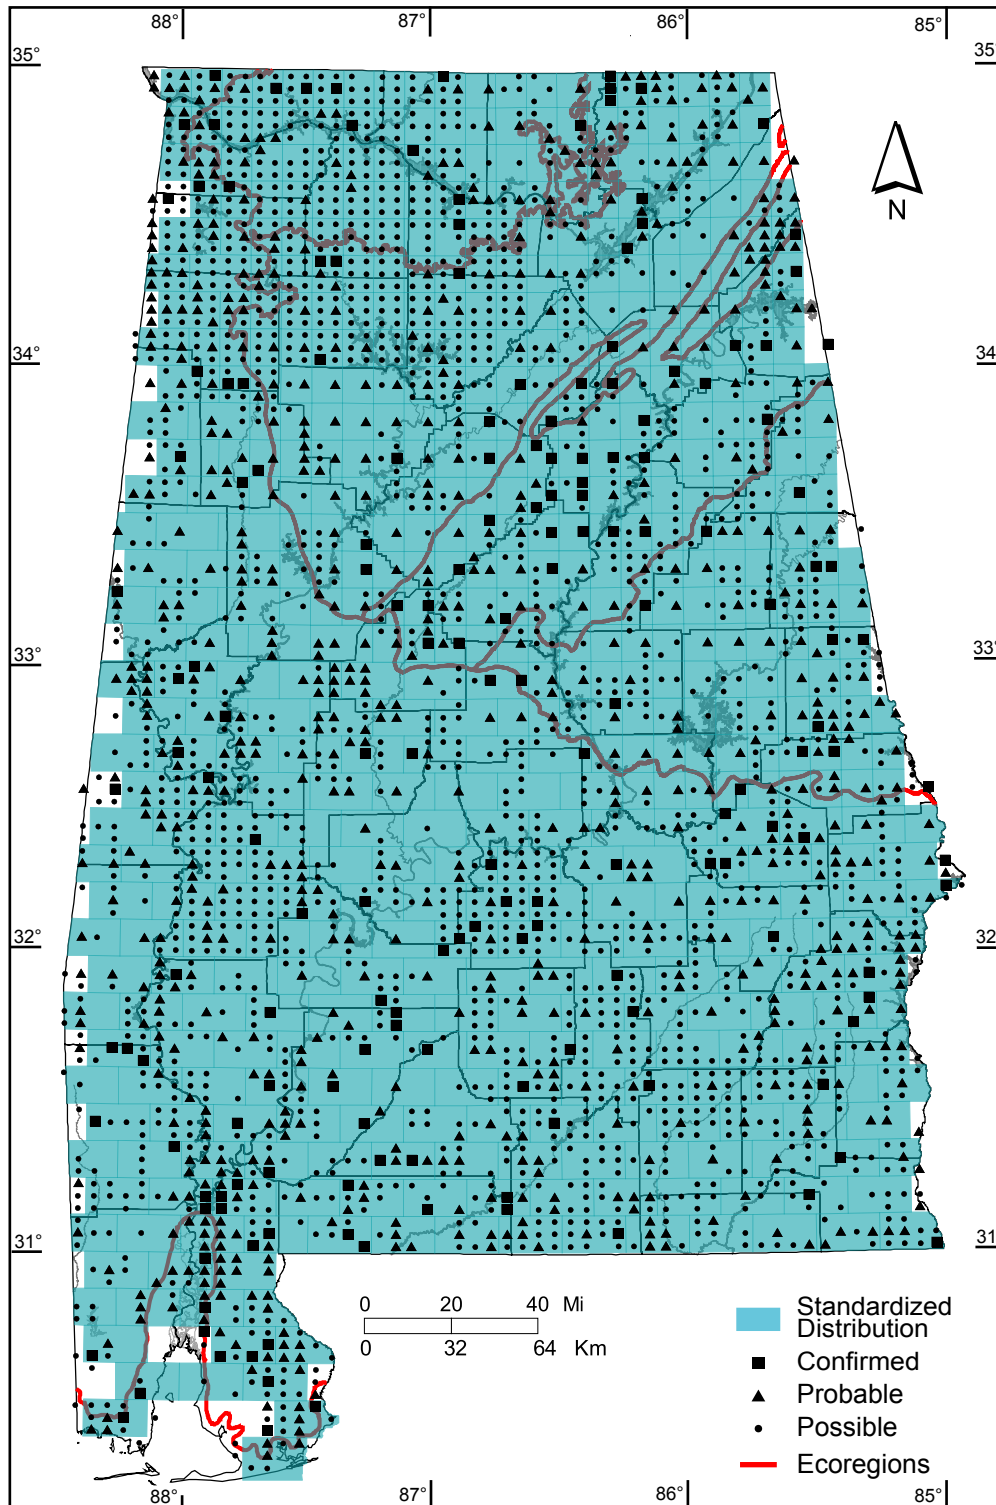

White-eyed Vireo (*Vireo griseus*)

Number of Priority Blocks with Breeding Evidence

Total: 582 of 585 (99%)

Confirmed: 85 (15%)

Probable: 334 (57%)

Possible: 163 (28%)

Number of Priority Blocks in Ecoregions with Breeding Evidence

Interior Plateau: 52 of 52 (100%)

Southwestern Appalachians: 124 of 124 (100%)

Ridge and Valley: 72 of 72 (100%)

Piedmont: 76 of 76 (100%)

Southeastern Plains: 252 of 254 (99%)

Southern Coastal Plain: 6 of 7 (86%)

Number of Blocks with Breeding Evidence

Total: 2673 of 5087 (53%)

Confirmed: 177 of 5087 (3%)

Safe Dates: May 20 - July 15

©Alabama Breeding Bird Atlas
All Rights Reserved